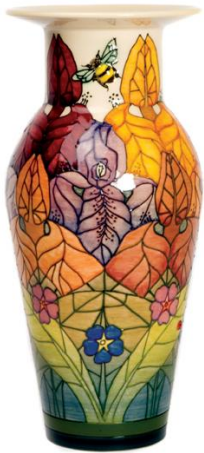

PRIMIRIS

S Etruscan 30cm (Ltd 1/25)